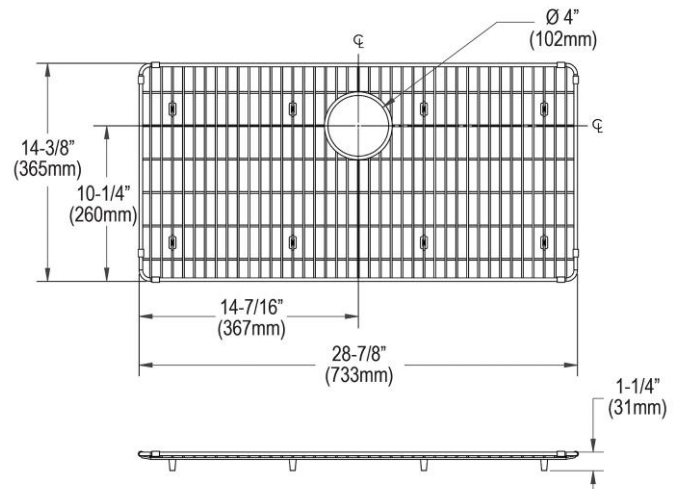

PART: _____ QTY: _____

PROJECT: _____

CONTACT: _____

DATE: _____

NOTES: _____

APPROVAL: _____

In keeping with our policy of continuing product improvement, Elkay reserves the right to change product specifications without notice. Please visit elkay.com for the most current version of Elkay product specification sheets. This specification describes an Elkay product with design, quality, and functional benefits to the user. When making a comparison of other producers' offerings, be certain these features are not overlooked.